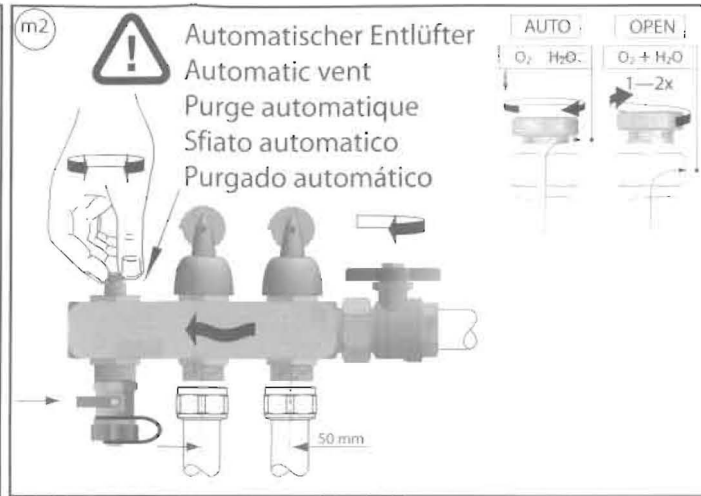

VH 86 TACOSYS Low-End

VH 86 TACOSYS High-End, Flow pipe