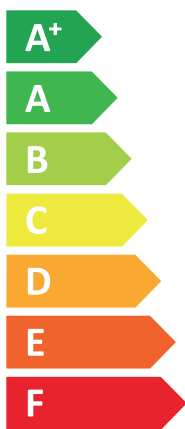

ENERG

енергия · ενέργεια

VISSMANN

VITOCAL 250-A COMPACT
AWMIT.A1.19-V053 / AWMOF-251.A1.10-400-V002

Two icons showing sound power levels. The top icon shows a speaker inside a house with the text "40 dB". The bottom icon shows a speaker outside a house with the text "49 dB".

A legend with three colored squares and their corresponding power outputs: a dark blue square for "8 kW", a medium blue square for "9 kW", and a light blue square for "5 kW".

2019

811/2013

6245795-01