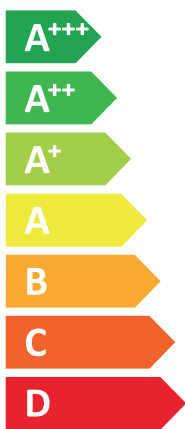

ENERG

енергия · ενέργεια

VISSMANN

VITOCAL 250-A COMPACT
AWMIT.A1.19-V053 / AWMOF-251.A1.10-400-V002

Two icons showing sound power levels. The top icon shows a speaker inside a house with the text "40 dB". The bottom icon shows a speaker outside a house with the text "49 dB".

A legend with three colored squares and their corresponding power outputs: a dark blue square for "8 kW", a medium blue square for "9 kW", and a light blue square for "5 kW".

2019

811/2013

6245795-01